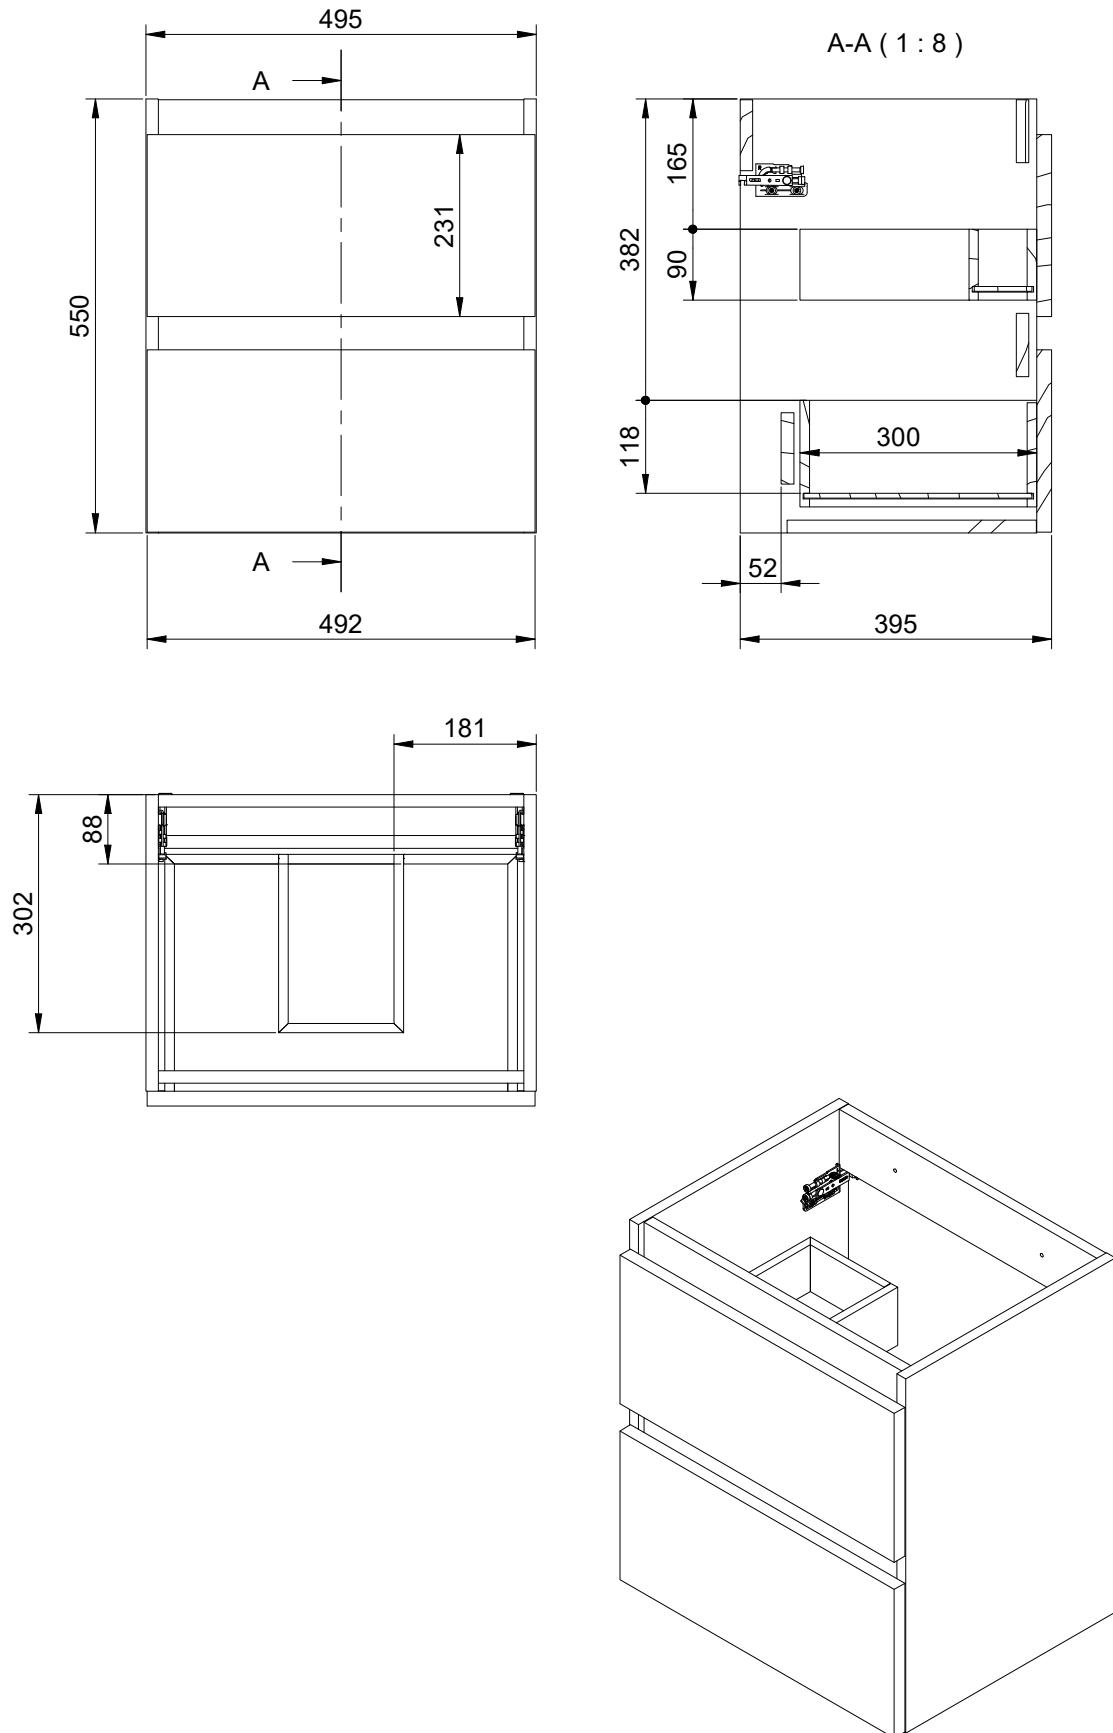

Sides: 16mm laminate particle board  
Fronts: 19mm MDF (lacquered)  
19mm particle board (laminated)  
Finish: Matt lacquered and laminates  
Hanger: Scarpi 4  
Legs: ABS

Lato: Realizzato in pannello di particelle da 16 mm  
Frontale: MDF da 19mm (laccato)  
Pannello di particelle da 19mm (laminato)  
Finitura: Laccato opaco e laminato  
Gancio: Scarpi 4  
Piedini: ABS

Mueble 40cm · 1 puerta / Vanity 40cm · 1 door

Mueble 2 cajones / 2 drawers vanity · 50cm

Mueble 2 cajones / 2 drawers vanity · 60cm

B-B ( 1 : 8 )

Mueble 2 cajones / 2 drawers vanity · 70cm

Mueble 2 cajones / 2 drawers vanity · 80cm

Mueble 3 cajones / 3 drawers vanity · 50cm

Mueble 3 cajones / 3 drawers vanity · 60cm

Mueble 3 cajones / 3 drawers vanity · 70cm

Mueble 2 cajones / 2 drawers vanity · 80cm