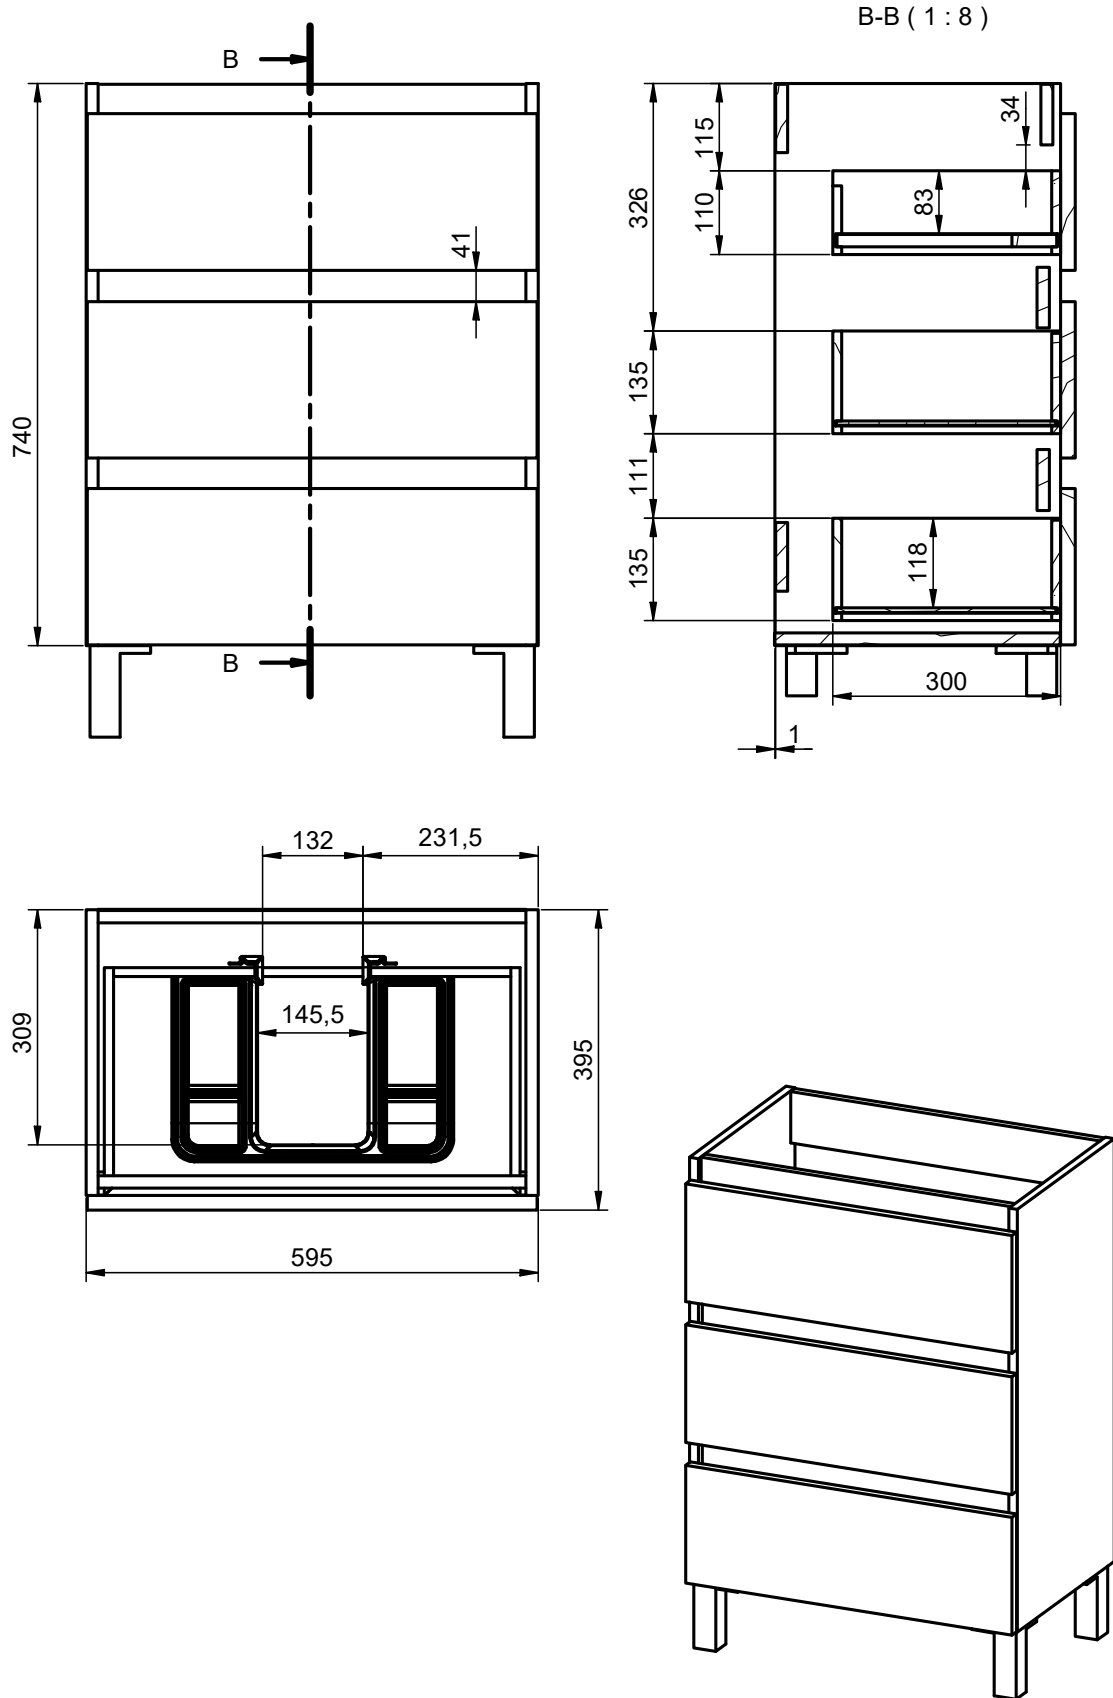

Sides: 16mm laminate particle board  
Fronts: 19mm MDF (lacquered)  
19mm particle board (laminated)  
Finish: Matt lacquered and laminates  
Hanger: Scarpi 4  
Legs: ABS

Lato: Realizzato in pannello di particelle da 16 mm  
Frontale: MDF da 19mm (laccato)  
Pannello di particelle da 19mm (laminato)  
Finitura: Laccato opaco e laminato  
Gancio: Scarpi 4  
Piedini: ABS

Mueble 40cm · 1 puerta / Vanity 40cm · 1 door

Mueble 2 cajones / 2 drawers vanity · 50cm

Mueble 2 cajones / 2 drawers vanity · 60cm

B-B ( 1 : 8 )

Mueble 2 cajones / 2 drawers vanity · 70cm

Mueble 2 cajones / 2 drawers vanity · 80cm

Mueble 3 cajones / 3 drawers vanity · 50cm

Mueble 3 cajones / 3 drawers vanity · 60cm

Mueble 3 cajones / 3 drawers vanity · 70cm

Mueble 2 cajones / 2 drawers vanity · 80cm