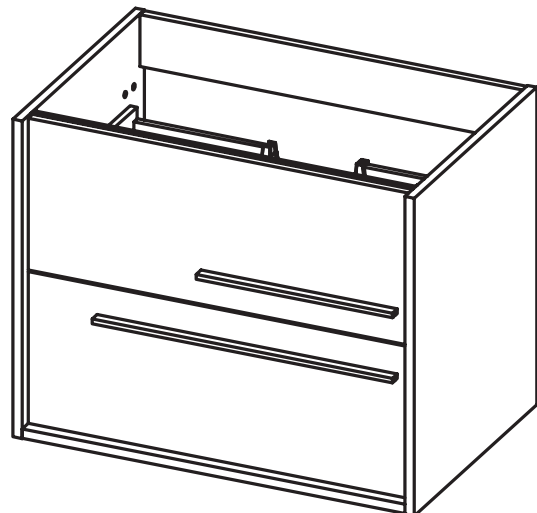

Mueble 2 cajones / Vanity 2 drawers · 70cm