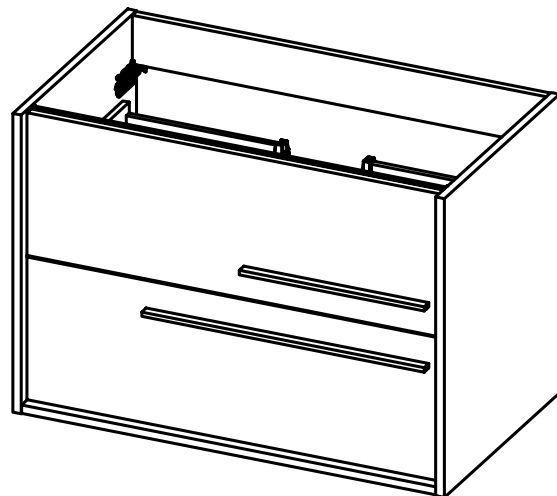

Mueble 2 cajones / Vanity 2 drawers · 80cm